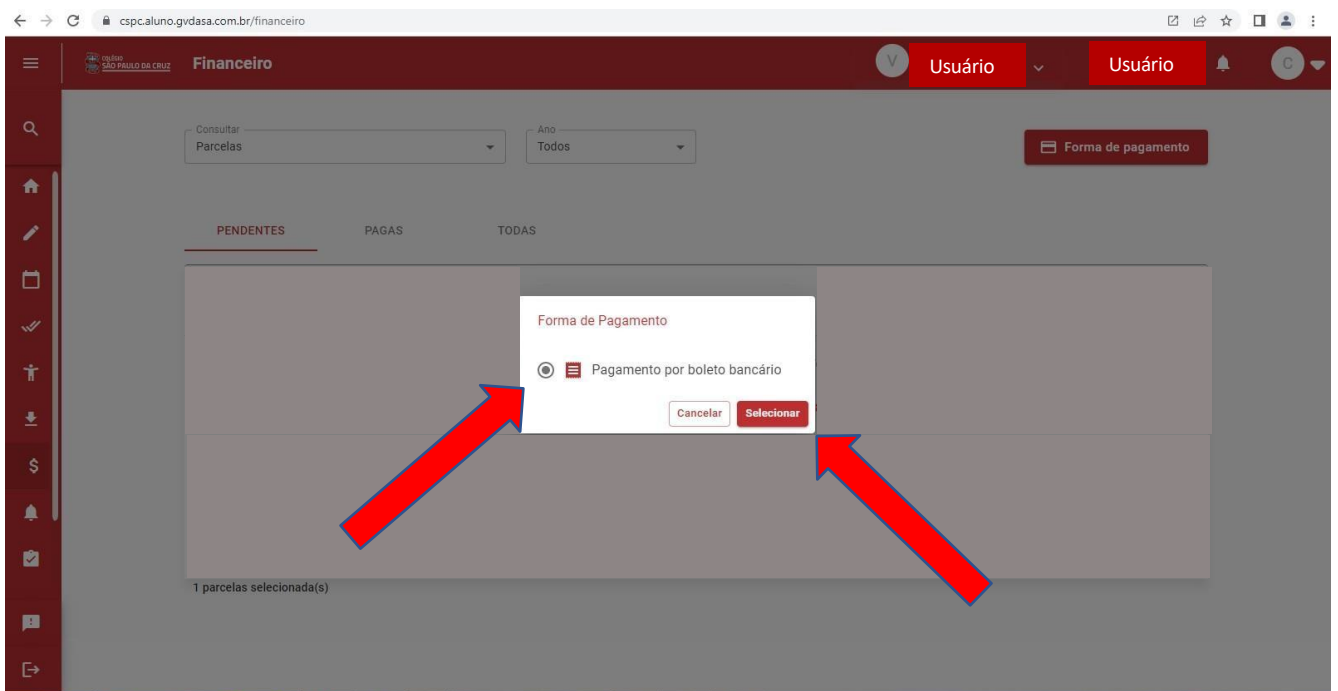

- Canto direito deverá acessar a forma de pagamento e fazer download do boleto em PDF;