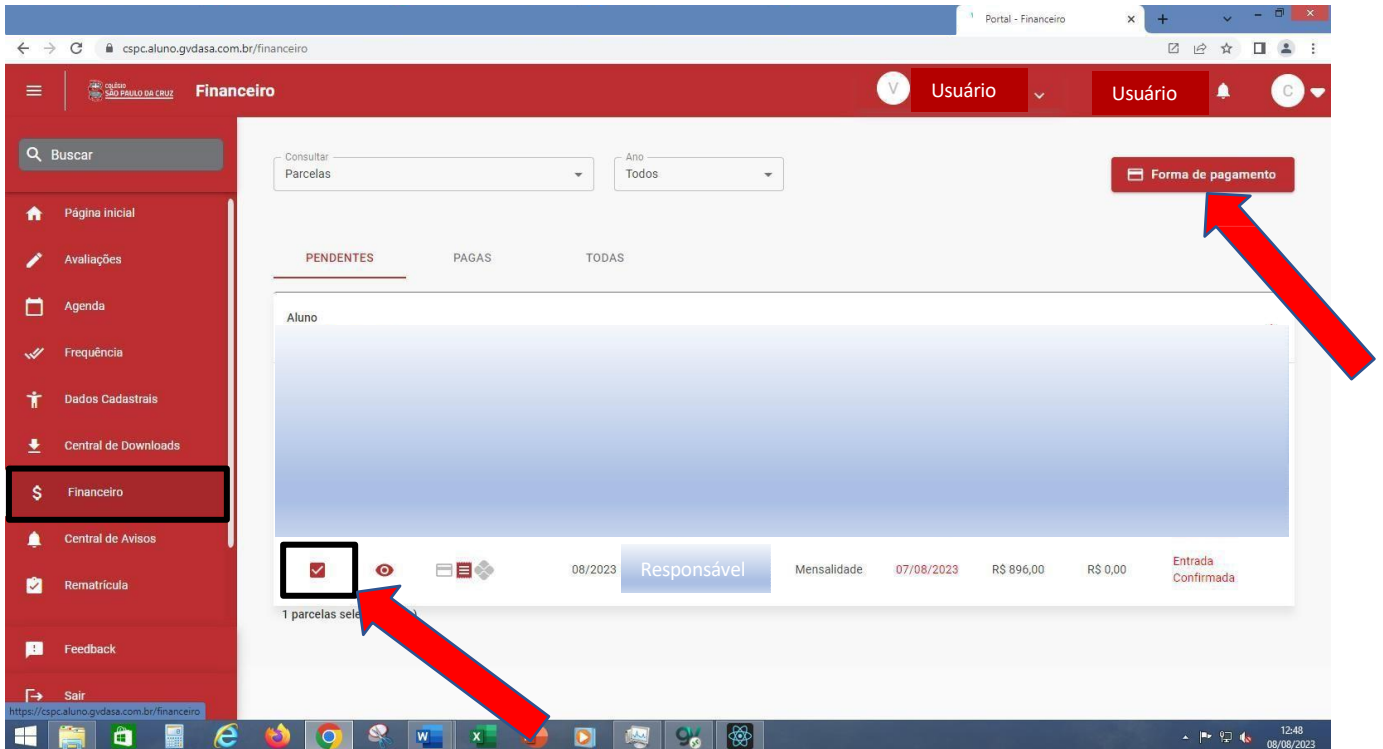

✓ FINANCEIRO

- Acesso ao(s) boleto(s) de mensalidade:
- para o responsável emitir o boleto/título deve modificar a consulta para "pendentes", selecionar o boleto/título, e no canto direito deverá acessar a forma de pagamento e fazer download do boleto em PDF;